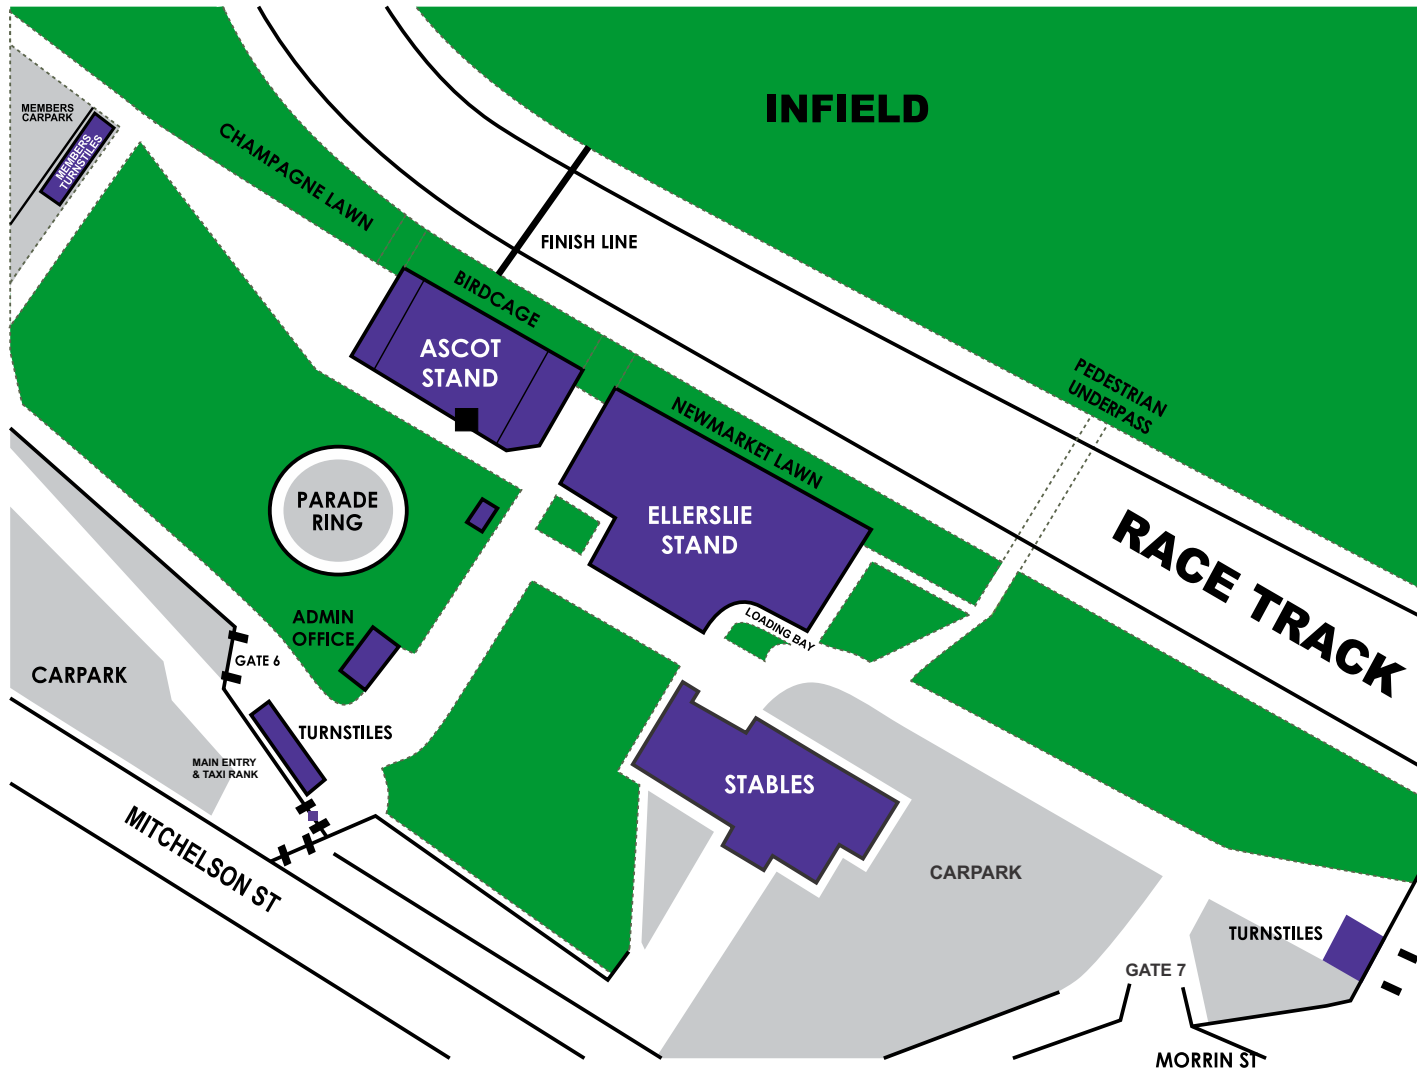

ELLERSLIE EVENT CENTRE MAP

Ellerslie Racecourse, 80 Ascot Avenue, Remuera, Auckland 1050

ELLERSLIE STAND

GROUND FLOOR	Newmarket Room
FIRST FLOOR	Great Northern Room Remuera Room
SECOND FLOOR	Silks Pakuranga Hunt Room
THIRD FLOOR	Guineas Ballroom (1, 2 & 3)

ASCOT STAND

GROUND FLOOR	Winning Post Cuvée Bar & Lawn
FIRST FLOOR	Carbine Room Commission Room Totes Room Takanini Balconies
SECOND FLOOR	Mitchelson Room Chairman's Suite Hunterville Room Lady Fisher Room Takanini Room
THIRD FLOOR	Ascot Room Epsom Room
FIFTH FLOOR	New Zealand Room Ellerslie Room Goldstar Lounge